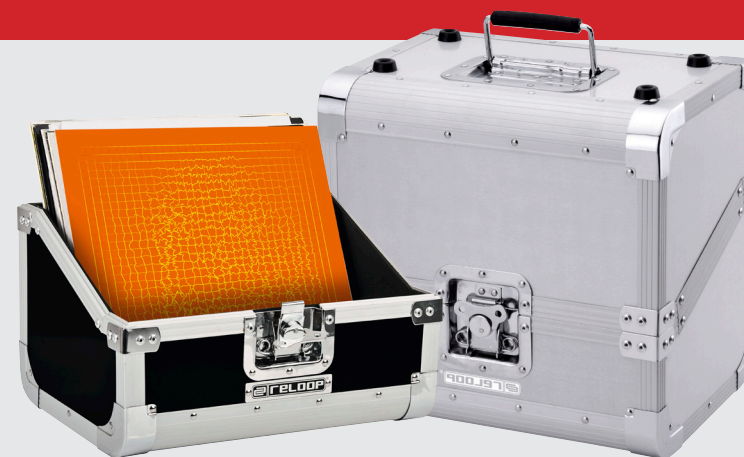

CASES & BAGS

COMPATIBILITY

Artikel	RELOOP 60 RECORD CASE BLACK / SILVER	RELOOP 80 RECORD CASE BLACK / SILVER
Part Number	221453 / 218487	220139 / 220140
	Holds appr. 60 records	Holds appr. 80 records
Outer Dimensions	360 x 220 x 395 mm	360 x 275 x 350 mm
Inner Dimensions	-	-
Weight	2,6 kg	4,0 kg