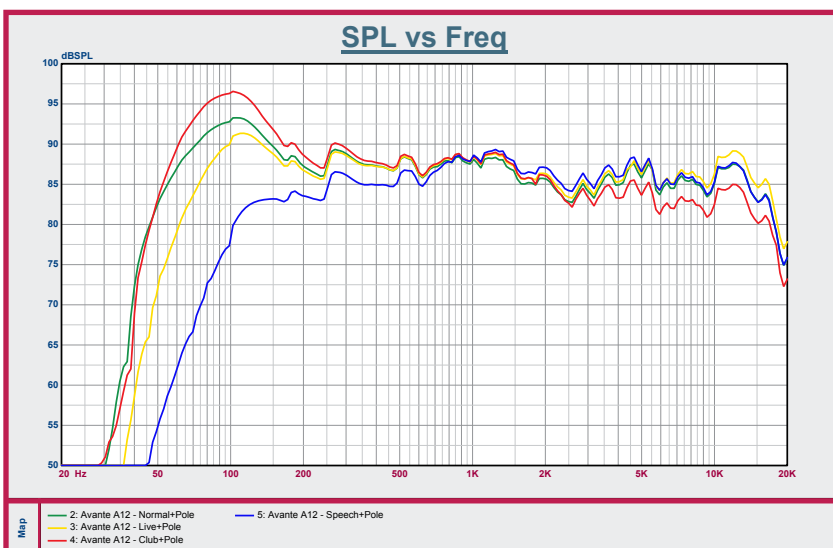

AVANTE

ELEVATE
YOUR SOUND

ACHROMIC SERIES

A10

Meet Avante Audio - a new voice in professional grade active loudspeakers

Type:	10-inch, 2-way active loudspeaker
Frequency Range (-10db)	70Hz-20kHz
@Nominal Covered	90° x 60°
Output (Peak SPL @1M)	121dB
Amplifier Power	1000 W Peak, 250W Class D (LF) +50W Class AB (HF) RMS
Power Consumption	400W
DSP Features	LCD screen with EQ and multiple presets
Driver Information	10" Woofer w/2" Voice Coil, 1" HF Compression Driver
Input /Output Connectors	Balanced female XLR/ ¼" combo jack, 2 x RCA (phono). Balanced Male XLR Output
Enclosure	H-PP Molded
Grill	1.2 mm steel
Handles	1 Top
Fly Points	2 Top 1 Back
Pole Mounting	Dual position 0° , 7.5°
Power Input	115V/60Hz or 230V/50Hz (country specific)
Dimensions (HxWxD)	20.9" x 12.2" x 11.8" (530mm x 310mm x 299mm)
Net Weight	25 lbs (11.3 kg)

www.avanteaudio.com

@avanteaudio

AVANTE

ELEVATE
YOUR SOUND

ACHROMIC SERIES

A12

Meet Avante Audio - a new voice in professional grade active loudspeakers

Type:	12-inch, 2-way active loudspeaker
Frequency Range (-10db)	60Hz-20kHz
@Nominal Covered	90° x 60°
Output (Peak SPL @1M)	123dB
Amplifier Power	1200 W Peak, 350W Class D (LF) + 50W Class AB (HF) RMS
Power Consumption	400W
DSP Features	LCD screen with EQ and multiple presets
Driver Information	12" Woofer w/2.5" Voice Coil, 1.35" HF Compression Driver
Input /Output Connectors	Balanced female XLR 1/4" combo jack, 2 x RCA (phono), Balanced Male XLR Output
Enclosure	H-PP Molded
Grill	1.2 mm steel
Handles	1 Top, 1 Side
Fly Points	2 Top 1 Back
Pole Mounting	Dual position 0°, 7.5°
Power Input	115V/60Hz or 230V/50Hz (country specific)
Dimensions (HxWxD)	24.7" x 14.4" x 13.9" (628mm x 365mm x 354mm)
Net Weight	35 lbs (15.9 kg)