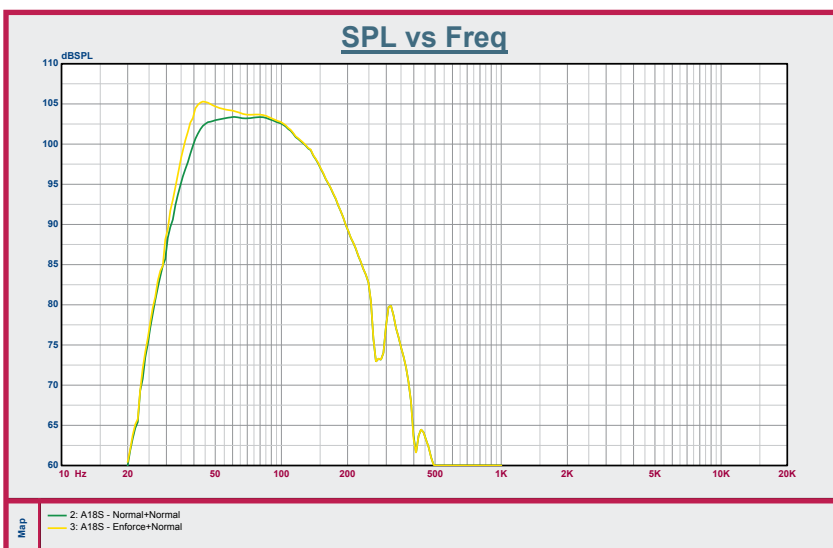

AVANTE

ELEVATE
YOUR SOUND

ACHROMIC SERIES

A10

Meet Avante Audio - a new voice in professional grade active loudspeakers

Type:	10-inch, 2-way active loudspeaker
Frequency Range (-10db)	70Hz-20kHz
@Nominal Covered	90° x 60°
Output (Peak SPL @1M)	121dB
Amplifier Power	1000 W Peak, 250W Class D (LF) +50W Class AB (HF) RMS
Power Consumption	400W
DSP Features	LCD screen with EQ and multiple presets
Driver Information	10" Woofer w/2" Voice Coil, 1" HF Compression Driver
Input /Output Connectors	Balanced female XLR/ ¼" combo jack, 2 x RCA (phono). Balanced Male XLR Output
Enclosure	H-PP Molded
Grill	1.2 mm steel
Handles	1 Top
Fly Points	2 Top 1 Back
Pole Mounting	Dual position 0° , 7.5°
Power Input	115V/60Hz or 230V/50Hz (country specific)
Dimensions (HxWxD)	20.9" x 12.2" x 11.8" (530mm x 310mm x 299mm)
Net Weight	25 lbs (11.3 kg)

www.avanteaudio.com

@avanteaudio

AVANTE

ELEVATE
YOUR SOUND

ACHROMIC SERIES

Meet Avante Audio - a new voice in professional grade active loudspeakers

A18S

Type:	18-inch active subwoofer
Frequency Range (-10db)	35Hz-150Hz
@Nominal Covered	Omni-direction, cardioid
Output (Peak SPL @1M)	127dB
Amplifier Power	1600 W Peak, 500W RMS Class D
Power Consumption	600W
DSP Features	LCD screen with EQ and multiple presets
Driver Information	18" Woofer w/ 3" Voice Coil
Input /Output Connectors	2 x Balanced female XLR/ 1/4" combo jacks, 2 x XLR male balanced outputs
Enclosure	18mm Plywood
Grill	1.8 mm steel
Handles	2 side
Fly Points	None
Pole Mounting	Ground Stack
Power Input	115V/60Hz or 230V/50Hz (country specific)
Dimensions (HxWxD)	26.1" x 20.1" x 25.5" (662mm x 510mm x 647mm)
Net Weight	73 lbs (33.1 kg)