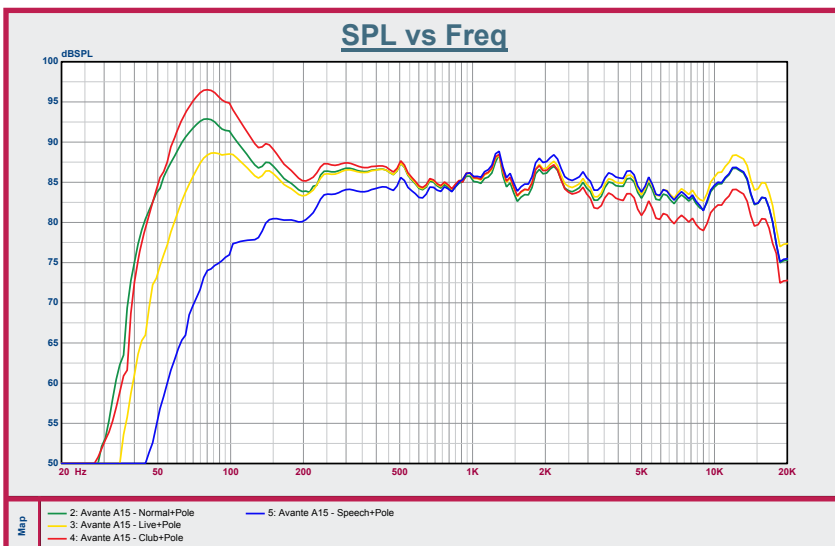

AVANTE

ELEVATE
YOUR SOUND

ACHROMIC SERIES

A10

Meet Avante Audio - a new voice in professional grade active loudspeakers

Type:	10-inch, 2-way active loudspeaker
Frequency Range (-10db)	70Hz-20kHz
@Nominal Covered	90° x 60°
Output (Peak SPL @1M)	121dB
Amplifier Power	1000 W Peak, 250W Class D (LF) +50W Class AB (HF) RMS
Power Consumption	400W
DSP Features	LCD screen with EQ and multiple presets
Driver Information	10" Woofer w/2" Voice Coil, 1" HF Compression Driver
Input /Output Connectors	Balanced female XLR/ ¼" combo jack, 2 x RCA (phono). Balanced Male XLR Output
Enclosure	H-PP Molded
Grill	1.2 mm steel
Handles	1 Top
Fly Points	2 Top 1 Back
Pole Mounting	Dual position 0° , 7.5°
Power Input	115V/60Hz or 230V/50Hz (country specific)
Dimensions (HxWxD)	20.9" x 12.2" x 11.8" (530mm x 310mm x 299mm)
Net Weight	25 lbs (11.3 kg)

www.avanteaudio.com

@avanteaudio

AVANTE

ELEVATE
YOUR SOUND

ACHROMIC SERIES

A15

Meet Avante Audio - a new voice in professional grade active loudspeakers

Type:	15-inch, 2-way active loudspeaker
Frequency Range (-10db)	45Hz-20kHz
@Nominal Covered	90° x 60°
Output (Peak SPL @1M)	124dB
Amplifier Power	1200 W Peak, 350W Class D (LF) + 50W Class AB (HF) RMS
Power Consumption	400W
DSP Features	LCD screen with EQ and multiple presets
Driver Information	15" Woofer w/2.5" Voice Coil. 1.35" HF Compression Driver
Input /Output Connectors	Balanced female XLR/ ¼" combo jack, 2 x RCA (phono). Balanced Male XLR Output
Enclosure	H-PP Molded
Grill	1.2 mm steel
Handles	1 Top , 1 Side
Fly Points	2 Top 1 Back
Pole Mounting	Dual position 0° , 7.5°
Power Input	115V/60Hz or 230V/50Hz (country specific)
Dimensions (HxWxD)	28.7" x 16.7" x 16.3" (728mm x 425mm x 414mm)
Net Weight	42 lbs (19.1 kg)