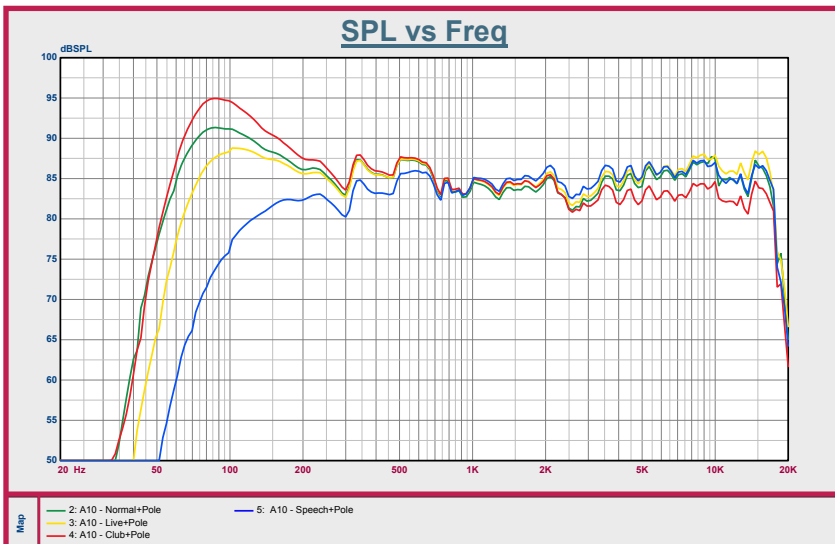

AVANTE

ELEVATE
YOUR SOUND

ACHROMIC SERIES

A10

Meet Avante Audio - a new voice in professional grade active loudspeakers

Type:	10-inch, 2-way active loudspeaker
Frequency Range (-10db)	70Hz-20kHz
@Nominal Covered	90° x 60°
Output (Peak SPL @1M)	121dB
Amplifier Power	1000 W Peak, 250W Class D (LF) +50W Class AB (HF) RMS
Power Consumption	400W
DSP Features	LCD screen with EQ and multiple presets
Driver Information	10" Woofer w/2" Voice Coil, 1" HF Compression Driver
Input /Output Connectors	Balanced female XLR/ ¼" combo jack, 2 x RCA (phono). Balanced Male XLR Output
Enclosure	H-PP Molded
Grill	1.2 mm steel
Handles	1 Top
Fly Points	2 Top 1 Back
Pole Mounting	Dual position 0° , 7.5°
Power Input	115V/60Hz or 230V/50Hz (country specific)
Dimensions (HxWxD)	20.9" x 12.2" x 11.8" (530mm x 310mm x 299mm)
Net Weight	25 lbs (11.3 kg)

www.avanteaudio.com

@avanteaudio

AVANTE

ELEVATE
YOUR SOUND

ACHROMIC SERIES

A12

Meet Avante Audio - a new voice in professional grade active loudspeakers

Type:	12-inch, 2-way active loudspeaker
Frequency Range (-10db)	60Hz-20kHz
@Nominal Covered	90° x 60°
Output (Peak SPL @1M)	123dB
Amplifier Power	1200 W Peak, 350W Class D (LF) + 50W Class AB (HF) RMS
Power Consumption	400W
DSP Features	LCD screen with EQ and multiple presets
Driver Information	12" Woofer w/2.5" Voice Coil, 1.35" HF Compression Driver
Input /Output Connectors	Balanced female XLR 1/4" combo jack, 2 x RCA (phono), Balanced Male XLR Output
Enclosure	H-PP Molded
Grill	1.2 mm steel
Handles	1 Top, 1 Side
Fly Points	2 Top 1 Back
Pole Mounting	Dual position 0°, 7.5°
Power Input	115V/60Hz or 230V/50Hz (country specific)
Dimensions (HxWxD)	24.7" x 14.4" x 13.9" (628mm x 365mm x 354mm)
Net Weight	35 lbs (15.9 kg)