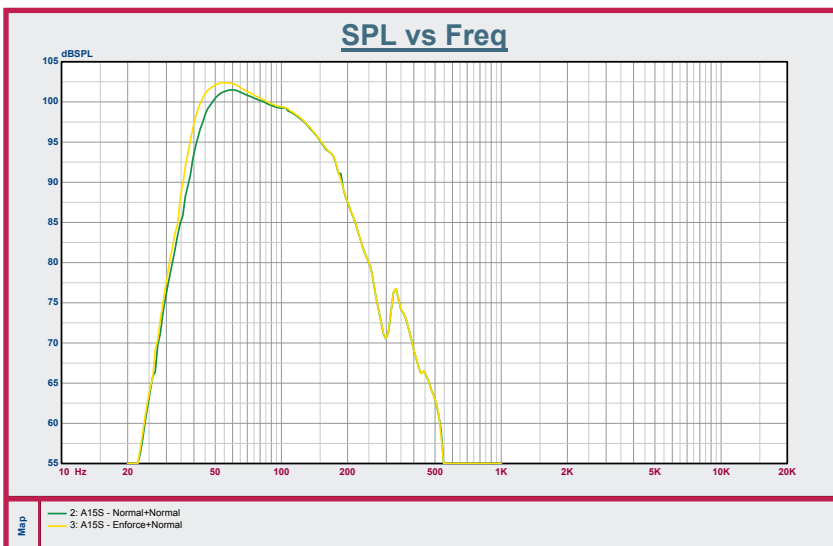

www.avanteaudio.com

AVANTE

ELEVATE
YOUR SOUND

ACHROMIC SERIES

Meet Avante Audio - a new voice in professional grade active loudspeakers

A15S

Type:	15-inch active subwoofer
Frequency Range (-10db)	35Hz-160Hz
@Nominal Covered	Omni-direction, cardioid
Output (Peak SPL @1M)	126dB
Amplifier Power	1600 W Peak, 500W RMS Class D
Power Consumption	600W
DSP Features	LCD screen with EQ and multiple presets
Driver Information	15" Woofer w/ 3" Voice Coil
Input /Output Connectors	2 x Balanced female XLR/ 1/4" combo jacks, 2 x XLR male balanced output
Enclosure	18mm Plywood
Grill	1.8 mm steel
Handles	2 side
Fly Points	None
Pole Mounting	Ground Stack
Power Input	115V/60Hz or 230V/50Hz (country specific)
Dimensions (HxWxD)	24.1" x 16.9" x 23.9" (612mm x 430mm x 607mm)
Net Weight	57 lbs (25.9 kg)

www.avanteaudio.com

@avanteaudio

AVANTE

ELEVATE
YOUR SOUND

ACHROMIC SERIES

Meet Avante Audio - a new voice in professional grade active loudspeakers

A18S

Type:	18-inch active subwoofer
Frequency Range (-10db)	35Hz-150Hz
@Nominal Covered	Omni-direction, cardioid
Output (Peak SPL @1M)	127dB
Amplifier Power	1600 W Peak, 500W RMS Class D
Power Consumption	600W
DSP Features	LCD screen with EQ and multiple presets
Driver Information	18" Woofer w/ 3" Voice Coil
Input /Output Connectors	2 x Balanced female XLR/ 1/4" combo jacks, 2 x XLR male balanced outputs
Enclosure	18mm Plywood
Grill	1.8 mm steel
Handles	2 side
Fly Points	None
Pole Mounting	Ground Stack
Power Input	115V/60Hz or 230V/50Hz (country specific)
Dimensions (HxWxD)	26.1" x 20.1" x 25.5" (662mm x 510mm x 647mm)
Net Weight	73 lbs (33.1 kg)