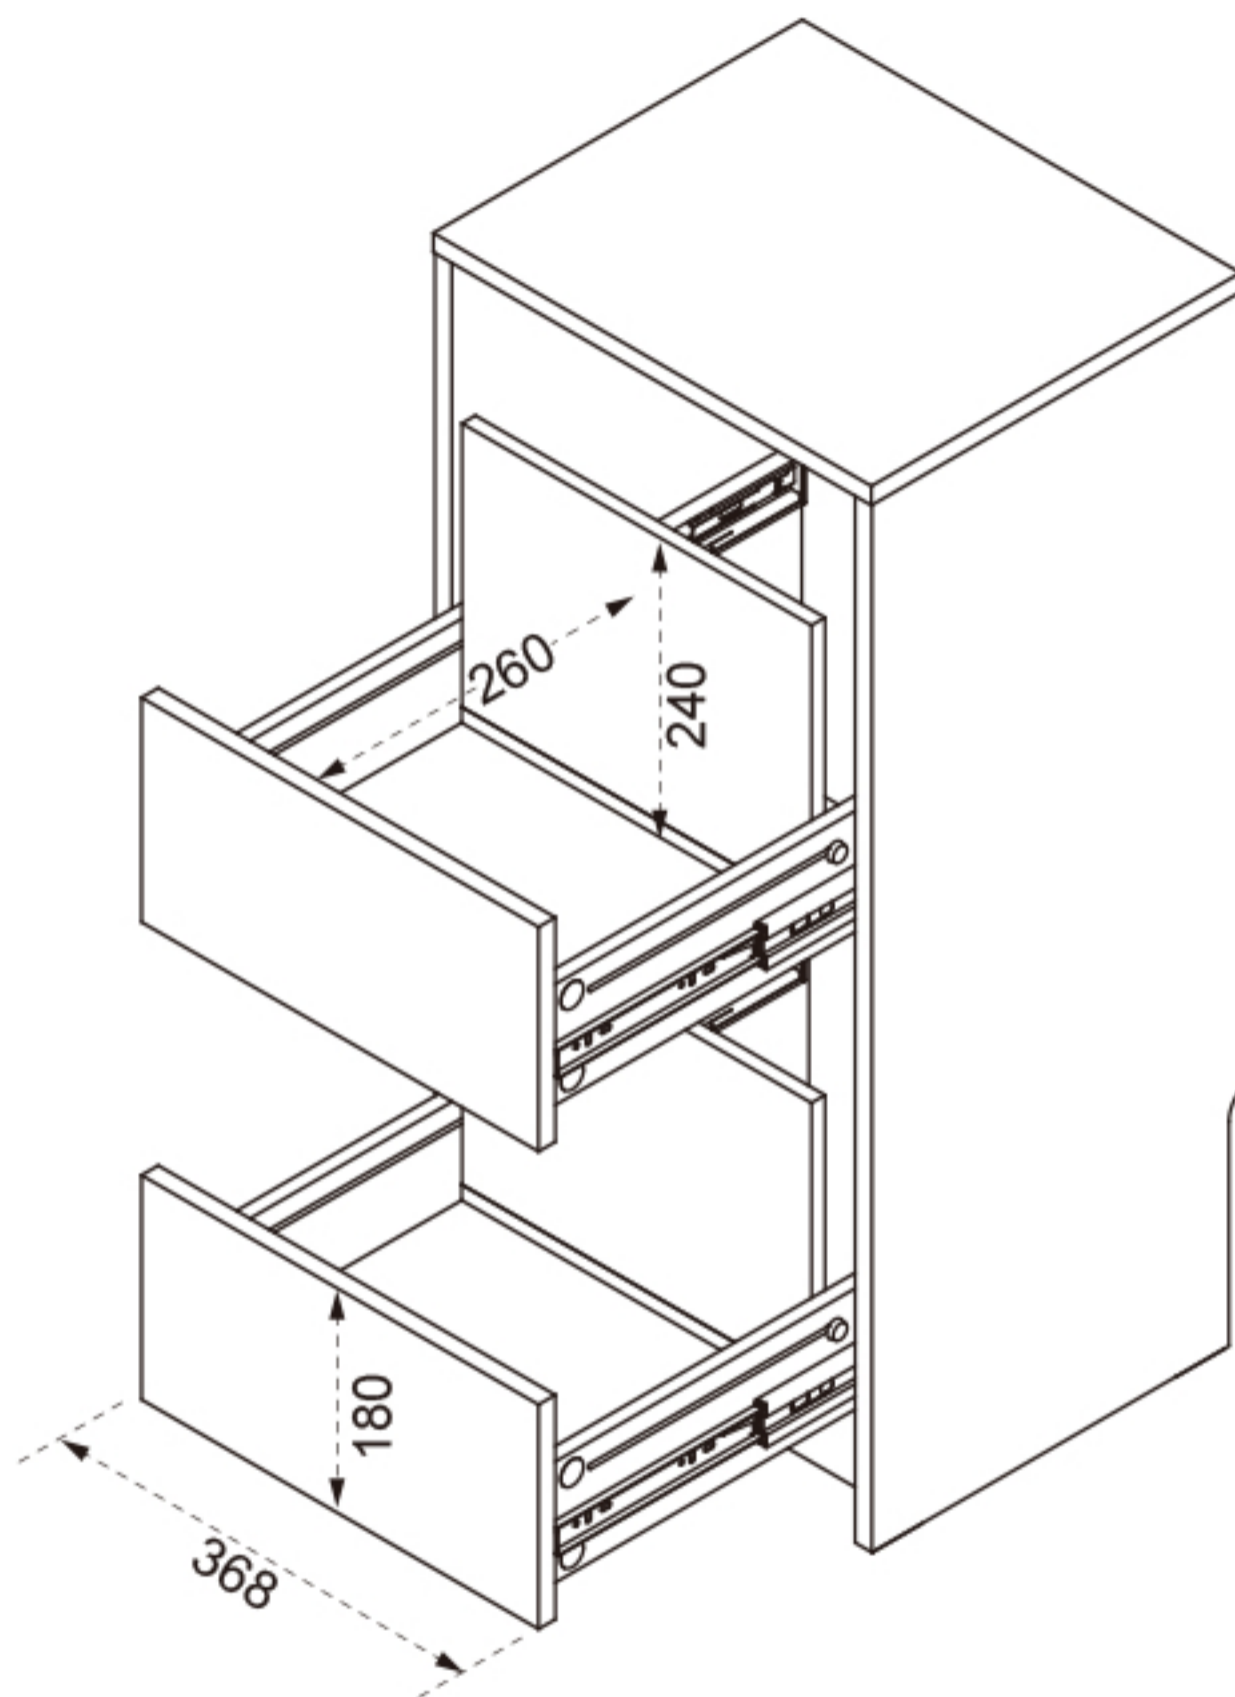

Dimensions: 406 x 856 x 342 mm (W x H x D)

GLOrIOUS

VINYl VAULT