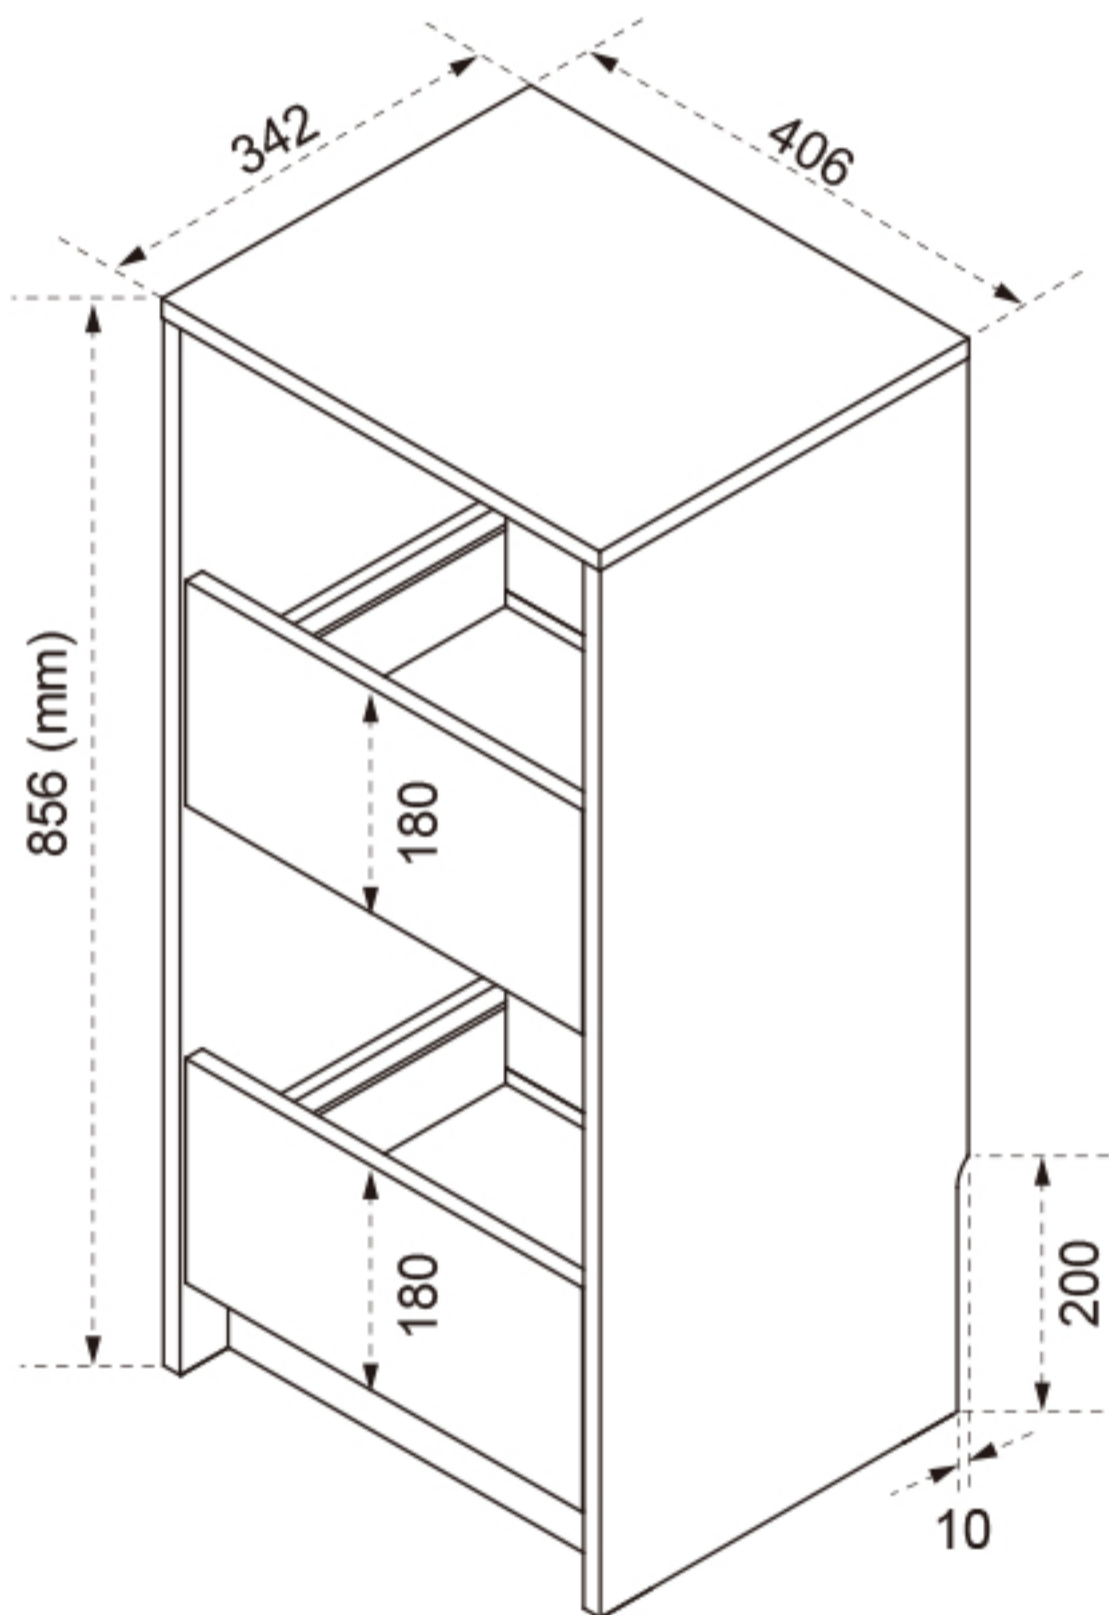

Dimensions: 406 x 856 x 342 mm (W x H x D)

GLOrIOUS

VINYl VAULT